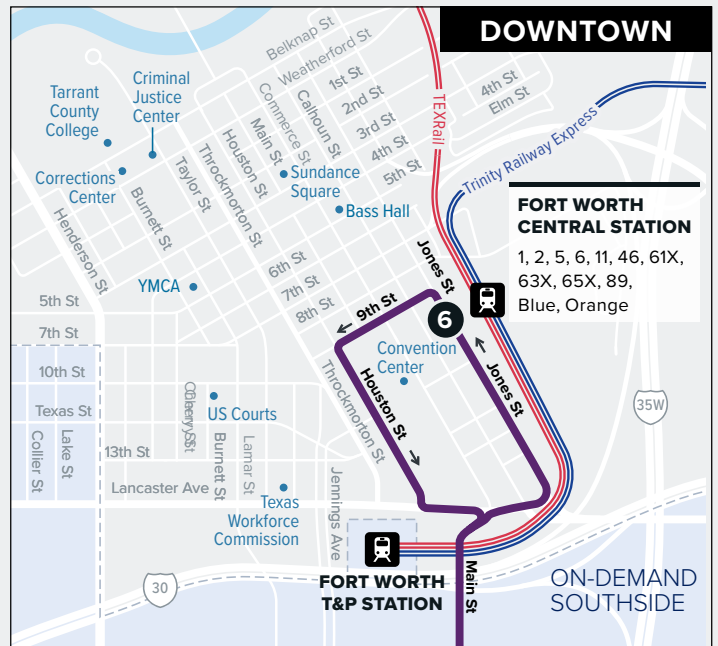

Downtown Fort Worth

8th Ave/McCart

Map Key

-  Route Line
-  Scheduled Timepoint
-  Transfer Center
-  Transfer to other buses
-  Trinity Metro On-Demand
-  Rail Station
-  Park & Ride

FORT WORTH CENTRAL STATION
 1, 2, 5, 6, 11, 46, 61X, 63X, 65X, 89, Blue, Orange

FROM DOWNTOWN

5:20	5:36	5:44	5:51	6:02	6:17
5:50	6:06	6:14	6:21	6:32	6:47
6:20	6:36	6:44	6:51	7:02	7:17
6:50	7:06	7:14	7:21	7:32	7:47
7:05	7:21	7:29	7:36	7:47	8:02
7:20	7:36	7:44	7:51	8:02	8:17
7:35	7:51	7:59	8:06	8:17	8:32
7:50	8:06	8:14	8:21	8:32	8:47

* Trip operates on Saturday only.

For holiday schedules, visit RIDETRINITYMETRO.org.

AM Times

PM Times

FROM DOWNTOWN

Fort Worth Central Station Bus Bay D	8th Ave & Cooper	Berry & Cleburne Rd	McCart & Seminary	McCart & Altamesa	Sycamore School & McCart
6	5	4	3	2	1
6:20	6:36	6:44	6:51	7:02	7:17
6:50	7:06	7:14	7:21	7:32	7:47
7:20	7:36	7:44	7:51	8:02	8:17
7:50	8:06	8:14	8:21	8:32	8:47
8:20	8:36	8:44	8:51	9:02	9:17
8:50	9:06	9:14	9:21	9:32	9:47
9:20	9:36	9:44	9:51	10:02	10:17
9:50	10:06	10:14	10:21	10:32	10:47
10:20	10:36	10:44	10:51	11:02	11:17
10:50	11:06	11:14	11:21	11:32	11:47
11:20	11:36	11:44	11:51	12:02	12:17
11:50	12:06	12:14	12:21	12:32	12:47
12:20	12:36	12:44	12:51	1:02	1:17
12:50	1:06	1:14	1:21	1:32	1:47
1:20	1:36	1:44	1:51	2:02	2:17
1:50	2:06	2:14	2:21	2:32	2:47
2:20	2:36	2:44	2:51	3:02	3:17
2:50	3:06	3:14	3:21	3:32	3:47
3:20	3:36	3:44	3:51	4:02	4:17
3:50	4:06	4:14	4:21	4:32	4:47
4:20	4:36	4:44	4:51	5:02	5:17
4:50	5:06	5:14	5:21	5:32	5:47
5:20	5:36	5:44	5:51	6:02	6:17
5:50	6:06	6:14	6:21	6:32	6:47
6:20	6:36	6:44	6:51	7:02	7:17
6:50	7:06	7:14	7:21	7:32	7:47
7:20	7:36	7:44	7:51	8:02	8:17
7:50	8:06	8:14	8:21	8:32	8:47
8:20	8:36	8:44	8:51	9:02	9:17
8:50	9:06	9:14	9:21	9:32	9:47
9:20	9:36	9:44	9:51	10:02	10:17
9:50	10:06	10:14	10:21	10:32	10:47
10:20	10:36	10:44	10:51	11:02	11:17
*10:50	11:06	11:14	11:21	11:32	11:47